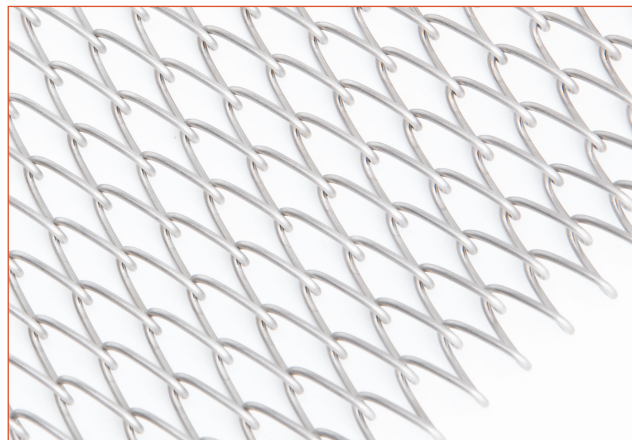

HOTEL ALFA
12,2 - 30 - 1,8
stainless steel

CHARACTERISTICS

This diamond-shaped mesh has a robust look. The sturdy, silver-coloured stainless steel wire (AISI 304 or AISI 316) is colourfast, suitable for indoor and outdoor usage and will not (or will hardly) oxidise.

APPLICATIONS

Façades

Exhibition stands

Staircases & railings

SPECIFICATIONS

Width: up to 4.000 mm

Length: endless

Weight: 5,1 kg/m²

Other wire diameter, pitch and width on request.