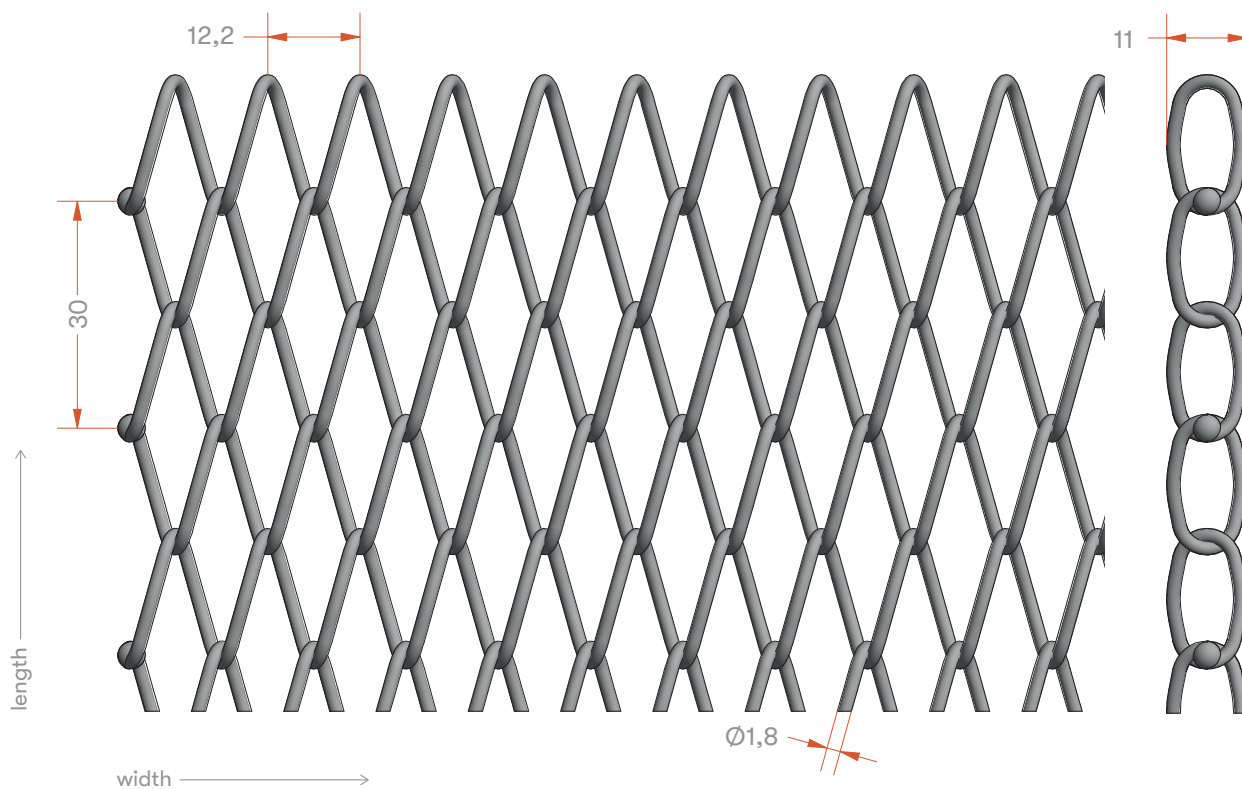

HOTEL ALFA
12,2 - 30 - 1,8
stainless steel

CHARACTERISTICS

This diamond-shaped mesh has a robust look. The sturdy, silver-coloured stainless steel wire (AISI 304 or AISI 316) is colourfast, suitable for indoor and outdoor usage and will not (or will hardly) oxidise.

APPLICATIONS

Façades

Exhibition stands

Staircases & railings

SPECIFICATIONS

Width: up to 4.000 mm

Length: endless

Weight: 5,1 kg/m²

Other wire diameter, pitch and width on request.